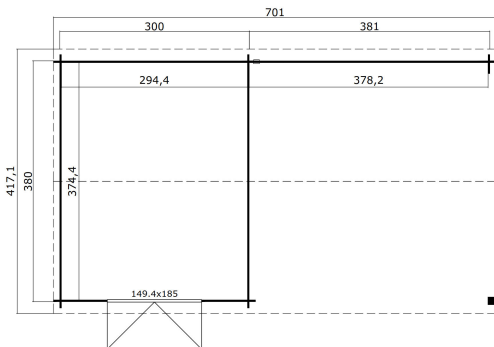

-  28 mm
-  3
-  12
-  **GUARANTEE**
- 5 YEARS**

PACKAGING: 1 PALLET(S)

 440 x 118 x 69 cm
1010 kg

EAN 4743329202330

DIMENSIONS

Floor area	25.25 m ²
Roof dimensions	7.00 x 4.17 m
Cubic volume	≈ 61.17 m ³
Wall height	≈ 2.11 m
Ridge height	≈ 2.74 m
Front overhang	≈ 19 cm

WINDOWS & DOORS

1 x Double door (SGC*)	149.4 x 195.7 cm
------------------------	------------------

*SGC: Single Glazed Classic

ROOF & FLOOR

Roof boards	15x90 mm
Roof surface	30.80 m ²
Roof angle	≈ 18.6 °